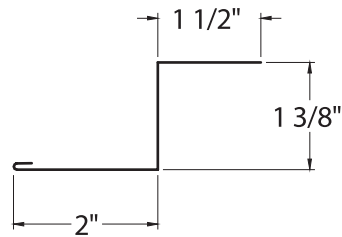

ZEE FLASHING PBRTMZFLXX