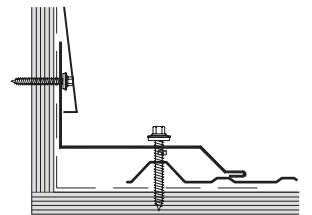

*Roof pitch required

10X10 RIDGE CAP PBRTMRDCP10XX

*Roof pitch required

STANDARD VALLEY PBRTMSTDVYXX

EXTENDED VALLEY PBRTMEXDVYXX

PBR TRIM

TRANSITION PBRTMRFLXX

*Roof pitch required

SIDEWALL / END WALL PBRTMSWEWXX

*Roof pitch required

SIDEWALL PBRTMSDWLXX

STANDARD GUTTER PBRTMSTGTRXX

PBR TRIM

SCULPTURED GUTTER

PBRTMSCGTRXX

*Roof pitch required