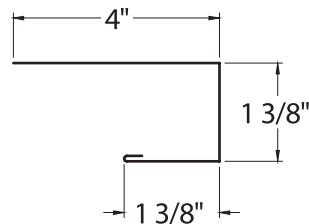

J-CHANNEL / HEAD PBRTMHEADXX