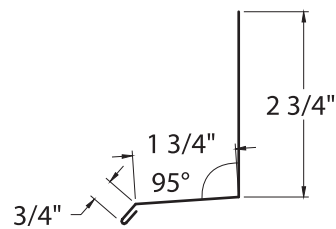

STANDARD RAKE

PBRTMSTDRKXXX

SCULPTURED RAKE

PBRTMSCLRKXXX

SIMPLE BASE

PBRTMSPBSXX

PBR TRIM

6X6 RIDGE CAP PBRTMRDCP6XX

GUTTER STRAP

PBRTMGTRSTXX

DOWNSPOUT

PBRTMDWSPXX

FLAT SHEETS

PART CODE	WIDTH	GAUGE	FINISH
FLT29GA4078XX	40 7/8"	29	Color or bare
FLTXXGA4275XX	42 3/4"	24, 26	Color or bare
FLTXXGA4450XX	44 1/2"	24, 26	Color or bare