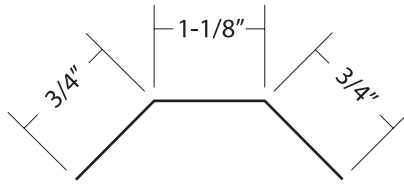

SIDEWALL / END WALL PBRTMSWEWXX

*Roof pitch required

SIDEWALL PBRTMSDWLXX

STANDARD GUTTER PBRTMSTGTRXX

PBR TRIM

SCULPTURED GUTTER

PBRTMSCGTRXX

*Roof pitch required

GUTTER STRAP

PBRTMGTRSTXX

DOWNSPOUT

PBRTMDWSPXX

FLAT SHEETS

PART CODE	WIDTH	GAUGE	FINISH
FLT29GA4078XX	40 7/8"	29	Color or bare
FLTXXGA4275XX	42 3/4"	24, 26	Color or bare
FLTXXGA4450XX	44 1/2"	24, 26	Color or bare