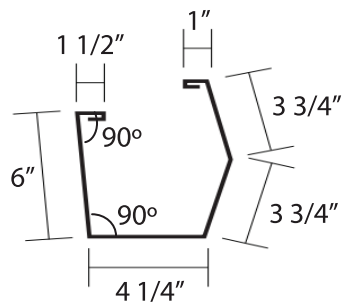

SIDEWALL / END WALL PBRTMSWEWXX

*Roof pitch required

SIDEWALL PBRTMSDWLXX

STANDARD GUTTER PBRTMSTGTRXX

PBR TRIM

SCULPTURED GUTTER

PBRTMSCGTRXX

*Roof pitch required

GUTTER STRAP

PBRTMGTRSTXX

DOWNSPOUT

PBRTMDWSPXX

FLAT SHEETS

PART CODE	WIDTH	GAUGE	FINISH
FLT29GA4078XX	40 7/8"	29	Color or bare
FLTXXGA4275XX	42 3/4"	24, 26	Color or bare
FLTXXGA4450XX	44 1/2"	24, 26	Color or bare