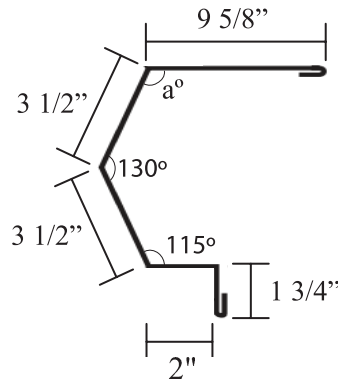

PBR TRIM

PBR TRIM

OUTSIDE CORNER
PBRTMOUTCNRXX

INSIDE CORNER
PBRTMINCNRXX

OUTSIDE ANGLE
PBRTMOUTAGLXX

INSIDE ANGLE
PBRTMINAGLXX

PBR TRIM

EAVE FLASHING PBRTMSTDEVXX

*Roof pitch required

HIGH SIDE EAVE PBRTMHSDEVXX

*Roof pitch required

ZEE FLASHING PBRTMZFLXX

J-CHANNEL / HEAD PBRTMHEADXX

PBR TRIM

HEAD - JAMB COVER

PBRTMHDBJXXX

GUTTER STRAP

PBRTMGTRSTXX

DOWNSPOUT

PBRTMDWSPXX

FLAT SHEETS

PART CODE	WIDTH	GAUGE	FINISH
FLT29GA4078XX	40 7/8"	29	Color or bare
FLTXXGA4275XX	42 3/4"	24, 26	Color or bare
FLTXXGA4450XX	44 1/2"	24, 26	Color or bare