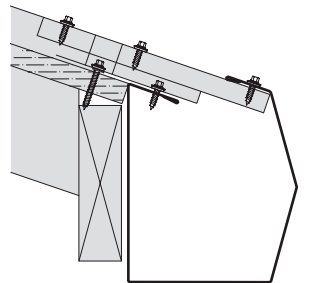

*Roof pitch required

10X10 RIDGE CAP PBRTMRDCP10XX

*Roof pitch required

STANDARD VALLEY PBRTMSTDVYXX

EXTENDED VALLEY PBRTMEXDVYXX

PBR TRIM

TRANSITION PBRTMRFLXX

*Roof pitch required

SIDEWALL / END WALL PBRTMSWEWXX

*Roof pitch required

SIDEWALL PBRTMSDWLXX

STANDARD GUTTER PBRTMSTGTRXX

PBR TRIM

SCULPTURED GUTTER

PBRTMSCGTRXX

*Roof pitch required

GUTTER STRAP

PBRTMGTRSTXX

DOWNSPOUT

PBRTMDWSPXX

FLAT SHEETS

PART CODE	WIDTH	GAUGE	FINISH
FLT29GA4078XX	40 7/8"	29	Color or bare
FLTXXGA4275XX	42 3/4"	24, 26	Color or bare
FLTXXGA4450XX	44 1/2"	24, 26	Color or bare