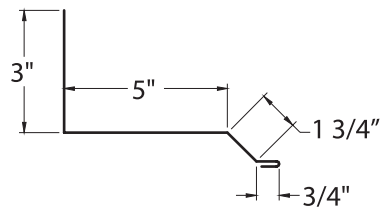

SIDEWALL PBRTMSDWLXX