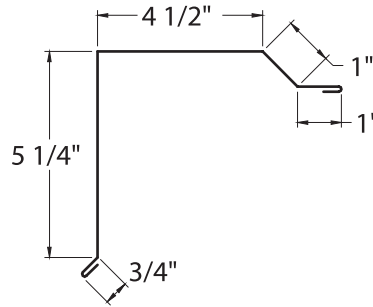

STANDARD RAKE

PBRTMSTDRKXXX