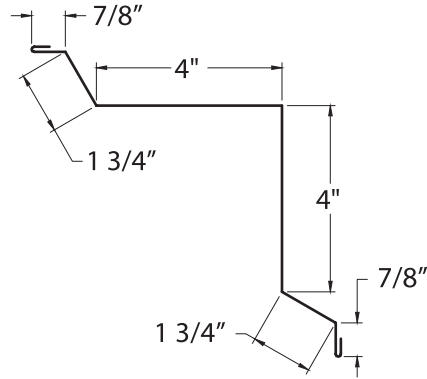

PBR TRIM

PBR TRIM

OUTSIDE CORNER
PBRTMOUTCNRXX

INSIDE CORNER
PBRTMINCNRXX

OUTSIDE ANGLE
PBRTMOUTAGLXX

INSIDE ANGLE
PBRTMINAGLXX

PBR TRIM

EAVE FLASHING PBRTMSTDEVXX

GUTTER STRAP

PBRTMGTRSTXX

DOWNSPOUT

PBRTMDWSPXX

FLAT SHEETS

PART CODE	WIDTH	GAUGE	FINISH
FLT29GA4078XX	40 7/8"	29	Color or bare
FLTXXGA4275XX	42 3/4"	24, 26	Color or bare
FLTXXGA4450XX	44 1/2"	24, 26	Color or bare