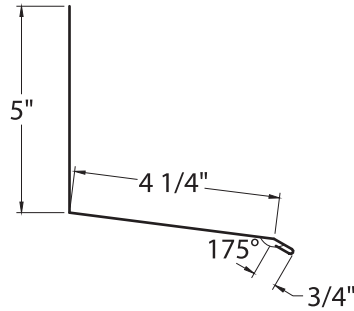

SIDEWALL / END WALL PBRTMSWEWXX