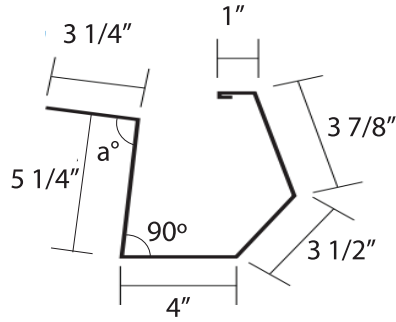

SIDEWALL / END WALL PBRTMSWEWXX

*Roof pitch required

SIDEWALL PBRTMSDWLXX

STANDARD GUTTER PBRTMSTGTRXX

PBR TRIM

SCULPTURED GUTTER

PBRTMSCGTRXX

*Roof pitch required

GUTTER STRAP

PBRTMGTRSTXX

DOWNSPOUT

PBRTMDWSPXX

FLAT SHEETS

PART CODE	WIDTH	GAUGE	FINISH
FLT29GA4078XX	40 7/8"	29	Color or bare
FLTXXGA4275XX	42 3/4"	24, 26	Color or bare
FLTXXGA4450XX	44 1/2"	24, 26	Color or bare