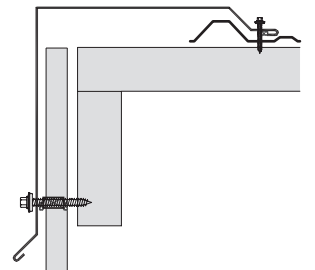

*Roof pitch required

HIGH SIDE EAVE PBRTMHSDEVXX

*Roof pitch required

ZEE FLASHING PBRTMZFLXX

J-CHANNEL / HEAD PBRTMHEADXX

PBR TRIM

HEAD - JAMB COVER

PBRTMHDBJXXX

STANDARD RAKE

PBRTMSTDRKXXX

SCULPTURED RAKE

PBRTMSCLRKXXX

SIMPLE BASE

PBRTMSPBSXX

PBR TRIM

6X6 RIDGE CAP PBRTMRDCP6XX