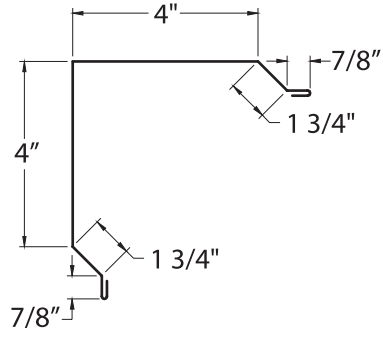

PBR TRIM

PBR TRIM

OUTSIDE CORNER
PBRTMOUTCNRXX

INSIDE CORNER
PBRTMINCNRXX

OUTSIDE ANGLE
PBRTMOUTAGLXX

INSIDE ANGLE
PBRTMINAGLXX

PBR TRIM

EAVE FLASHING PBRTMSTDEVXX

*Roof pitch required

HIGH SIDE EAVE PBRTMHSDEVXX

*Roof pitch required

ZEE FLASHING PBRTMZFLXX

J-CHANNEL / HEAD PBRTMHEADXX

PBR TRIM

HEAD - JAMB COVER

PBRTMHDBJXXX

GUTTER STRAP

PBRTMGTRSTXX

DOWNSPOUT

PBRTMDWSPXX

FLAT SHEETS

PART CODE	WIDTH	GAUGE	FINISH
FLT29GA4078XX	40 7/8"	29	Color or bare
FLTXXGA4275XX	42 3/4"	24, 26	Color or bare
FLTXXGA4450XX	44 1/2"	24, 26	Color or bare