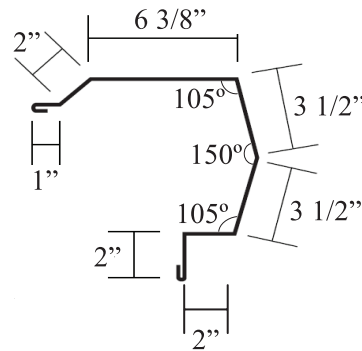

SCULPTURED RAKE

PBRTMSCLRKXXX