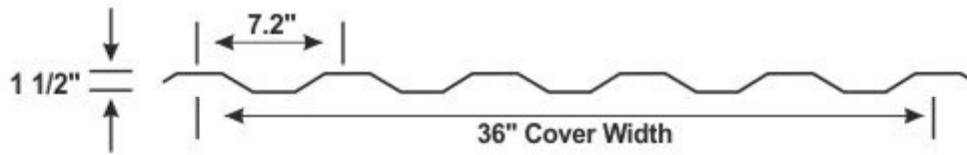

Panel Information

- **Material:** 26 gauge prime material
- **Finish:** Bare galvalume; SMP painted colors
- **Install:** Exposed fastening system
- **Coverage:** 3 feet net coverage
- **Length:** Custom cuts to the inch
- **Trim:** Complete line of trim (up to 25 feet long) and other accessories available