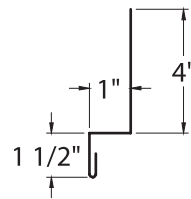

MLTMRDC1XX

*Roof pitch required

METLOK TRIM

RIDGE CAP 2 MLTMRDCZXX

*Roof pitch required

SIDEWALL 1 MLTMSDW1XX

SIDEWALL 2 MLTMSDW2XX

SKYLIGHT TOP MLTMSKYTXX

METLOK TRIM

TRANSITION MLTMTRELXX

*Roof pitch required

STANDARD VALLEY MLTMSTDVYXX

1" METLOK CLIP MLCLIP1

1-1/2" METLOK CLIP MLCLIP2