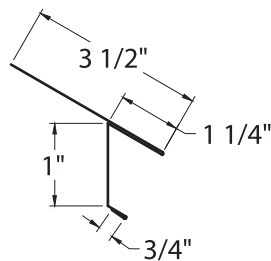

METLOK TRIM

BOTTOM FLASH MLTMBTFLXX

CLEAR STORY MLTMCLSTXX

*Roof pitch required

EAVE 1 MLTMEAV1XX

*Roof pitch required

EAVE 2 MLTMEAV2XX

*Roof pitch required

METLOK TRIM

END WALL
MLTMENDWXX

*Roof pitch required

GABLE 1
MLTMGAB1XX

GABLE 2
MLTMGAB2XX

SWEPTWING GABLE
MLTMSWGBXX

METLOK TRIM

GAMBREL TRANSITION