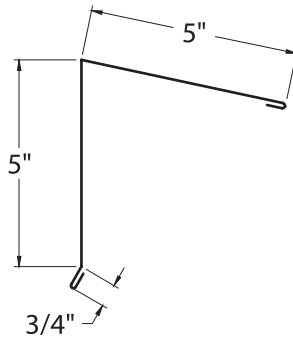

METLOK TRIM

BOTTOM FLASH MLTMBTFLXX

CLEAR STORY MLTMCLSTXX

*Roof pitch required

EAVE 1 MLTMEAV1XX

*Roof pitch required

EAVE 2 MLTMEAV2XX

*Roof pitch required

METLOK TRIM

END WALL
MLTMENDWXX

*Roof pitch required

GABLE 1
MLTMGAB1XX

GABLE 2
MLTMGAB2XX

SWEPTWING GABLE
MLTMSWGBXX

METLOK TRIM

GAMBREL TRANSITION