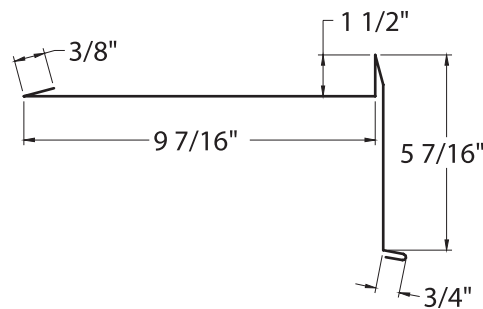

METLOK TRIM

END WALL
MLTMENDWXX

*Roof pitch required

GABLE 1
MLTMGAB1XX

GABLE 2
MLTMGAB2XX

SWEPTWING GABLE
MLTMSWGBXX

METLOK TRIM

GAMBREL TRANSITION