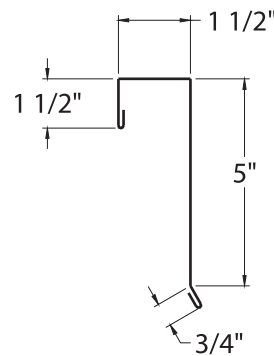

METLOK TRIM

END WALL
MLTMENDWXX

*Roof pitch required

GABLE 1
MLTMGAB1XX

GABLE 2
MLTMGAB2XX

SWEPTWING GABLE
MLTMSWGBXX

METLOK TRIM

GAMBREL TRANSITION