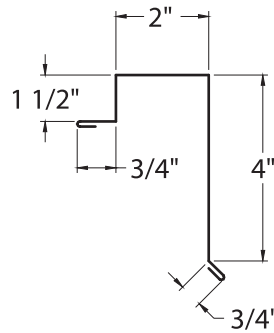

METLOK TRIM

END WALL
MLTMENDWXX

*Roof pitch required

GABLE 1
MLTMGAB1XX

GABLE 2
MLTMGAB2XX

SWEPTWING GABLE
MLTMSWGBXX

METLOK TRIM

GAMBREL TRANSITION